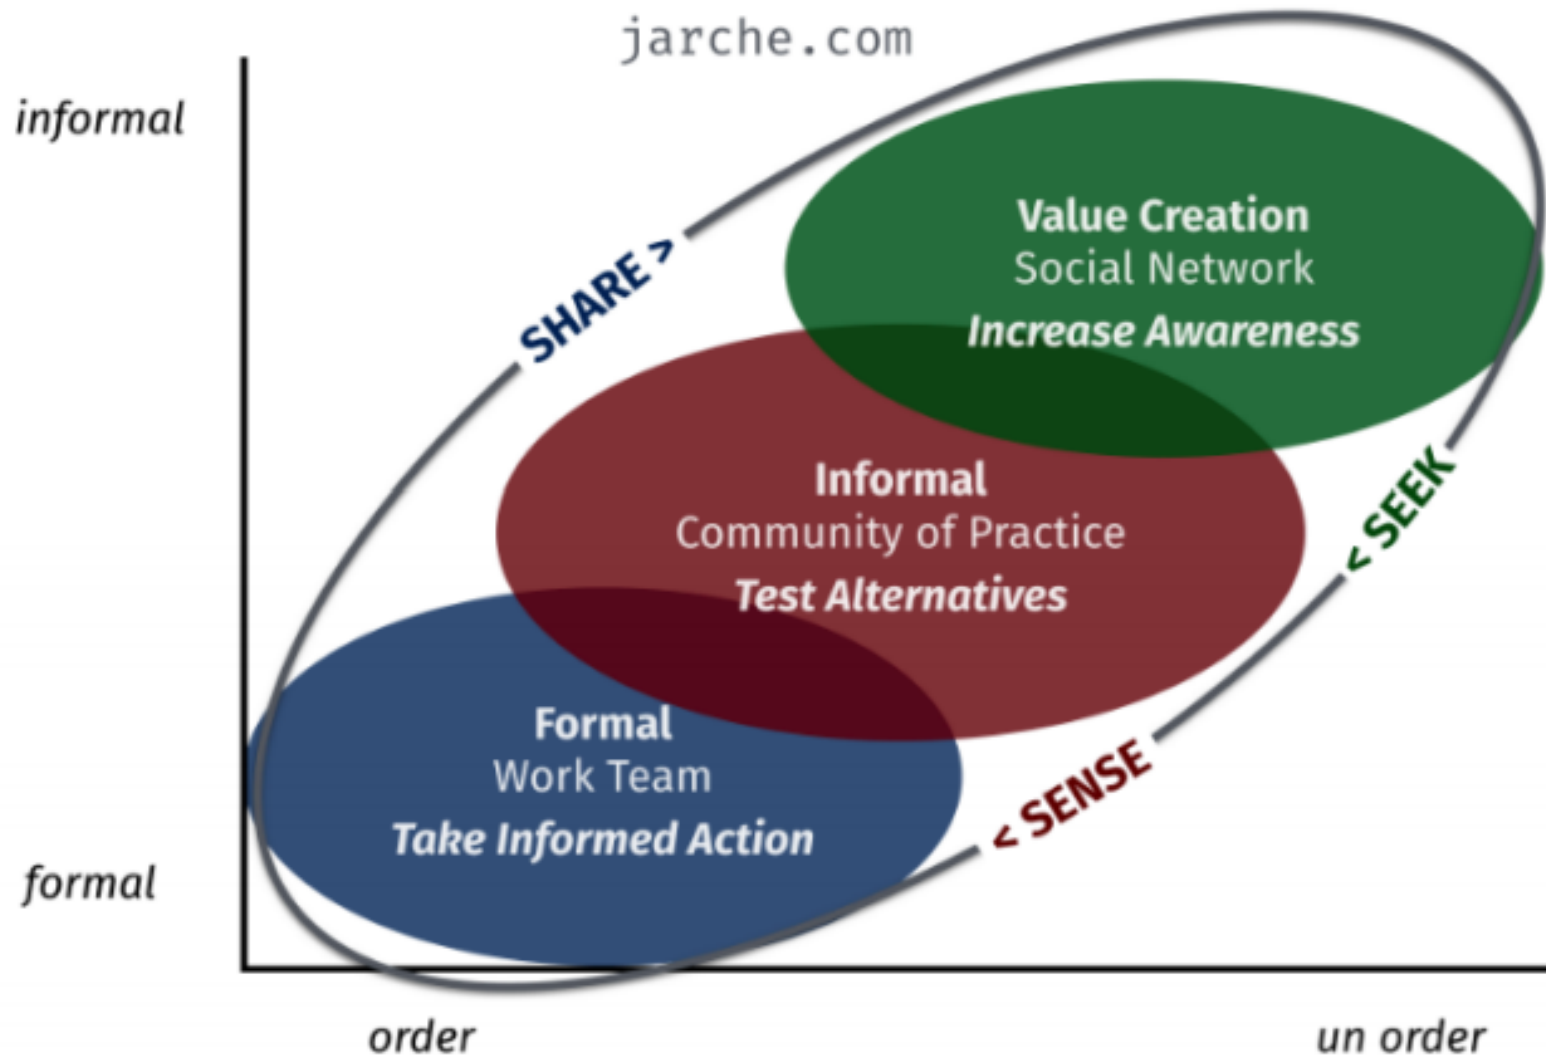

# BREAKING DOWN SILOS

*Karen McCord  
CEO Breezio*

*April 24, 2018*

120 HOURS

# networked knowledge model

seek > sense > share

jarche.com

# NETWORK KNOWLEDGE MODEL & HOW APPLIED TO STM COMMUNITY