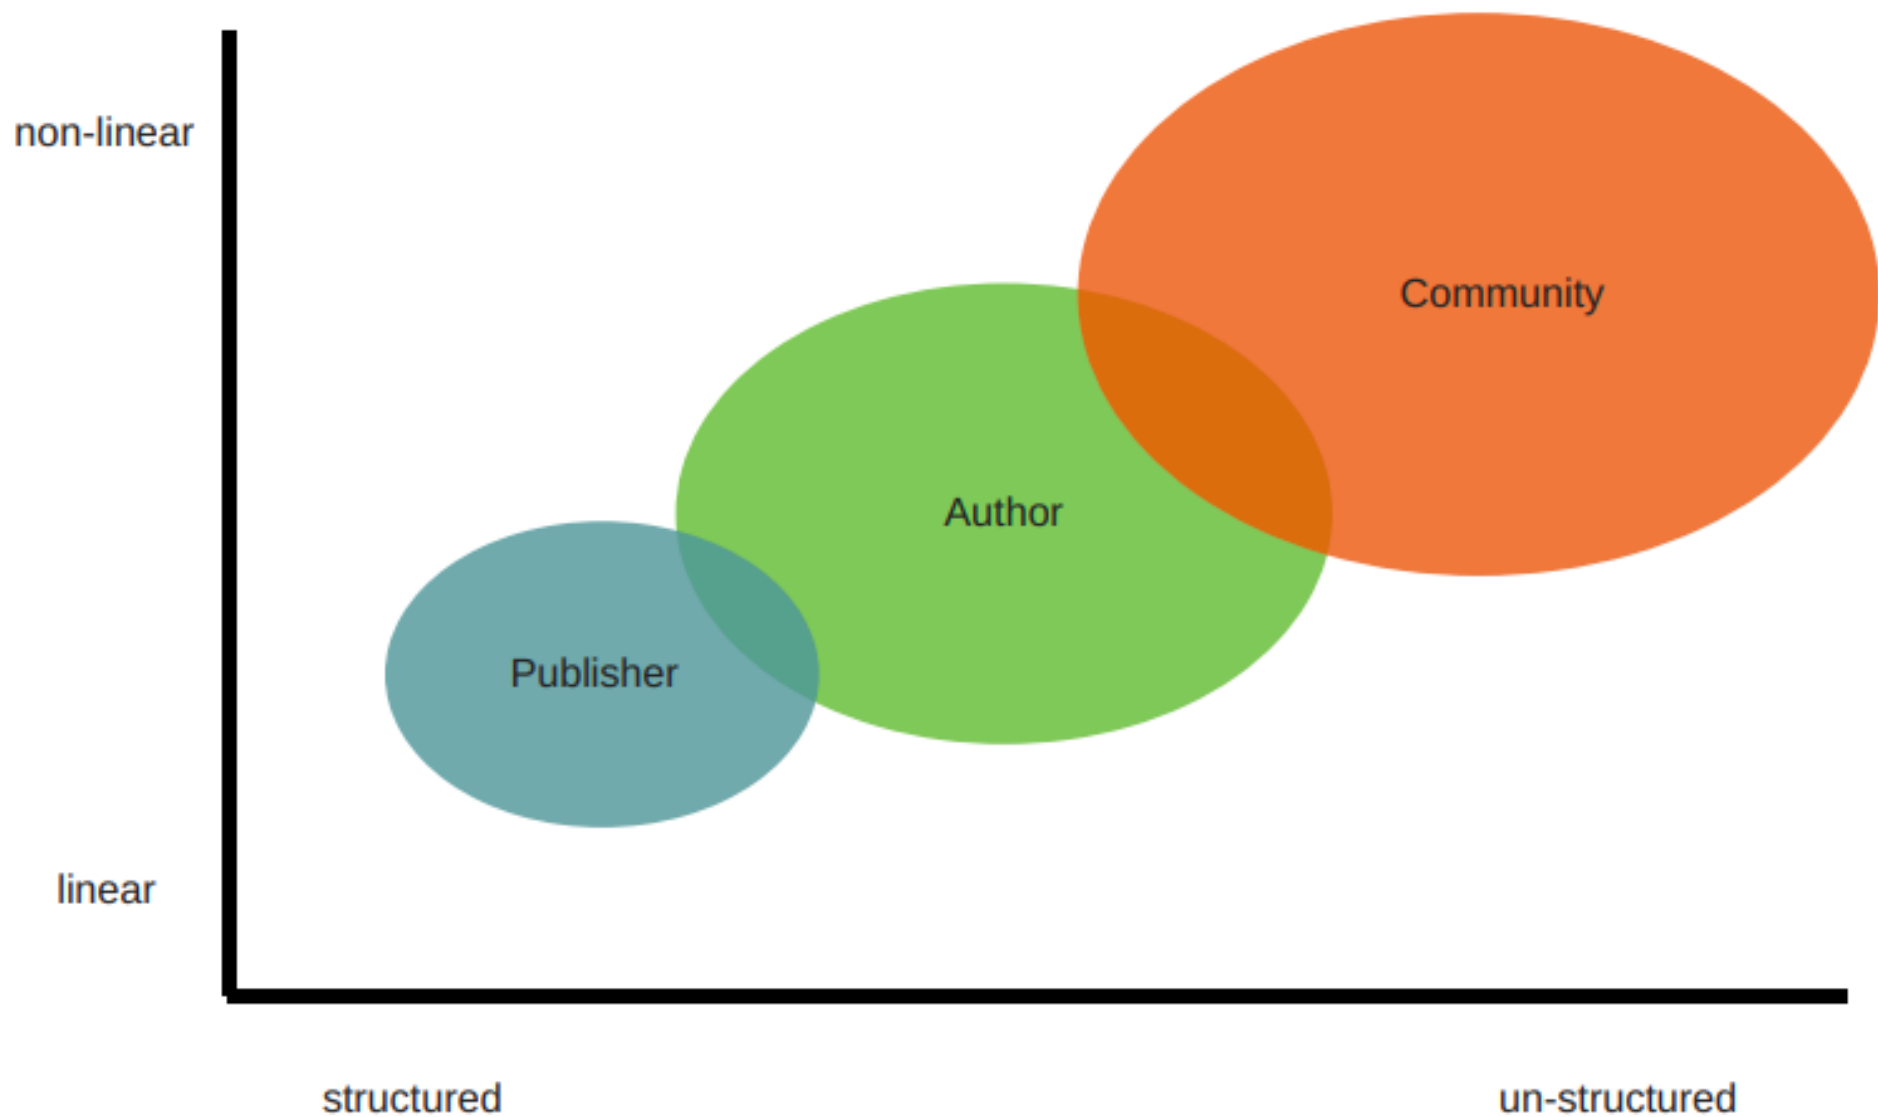

NETWORK KNOWLEDGE MODEL & HOW APPLIED TO STM COMMUNITY

Slide conceived of in collaboration with Susan Cato, ASPB